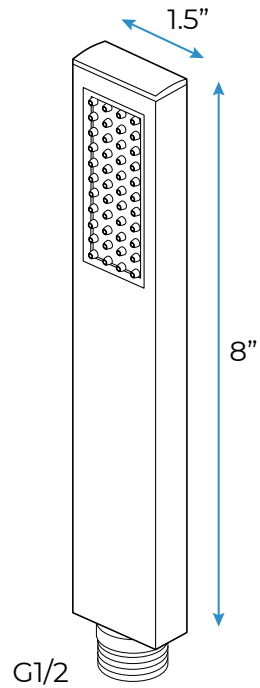

TOUCH PANEL CONTROLLED THERMOSTATIC MUSICAL RECESSED CEILING MOUNT RAINFALL MIST WATERFALL SHOWER SYSTEM WITH JETTED BODY SPRAYS AND HAND SHOWER SPECIFICATIONS

Shower Head

Shower Head 3 Functions: Waterfall, Rainfall & Mist
 Shower head size: 20 x 20 inch
 Each function run all together and separately
 Music and LED light work by electronic
 All Metal Material: Solid Brass; Stainless Steel (top showerhead, hose)
 Shower Head Mounting: Flush on ceiling
 Hand Spray Hose: 59 inch
 Water flow: 2.5 GPM ~ 5.5 GPM
 Water pressure: 0.3 MPA ~ 1 MPA
 Water pipe lines: 3/4 inch water pipes for the hot and cold water mixer inlet, the others are 1/2 inch

All dimensions and specifications are nominal and may vary. Use actual products for accuracy in critical situations.

Shower Mixer

Product shown is only for installation display purpose

Shower Mixer Connections

Hand Shower

Flow Rate: 2.0 GPM / 7.6 LPM

Spout

Body Jet

Thread Interface Size: G 1/2 Inch
 Type: Fixed Rotatable Type
 Installation Type: Wall Mounted
 Material: Brass
 Feature: Can rotate 360 degrees
 Flow Rate: 1.5 GPM / 5.7 LPM (each Bodyspray)