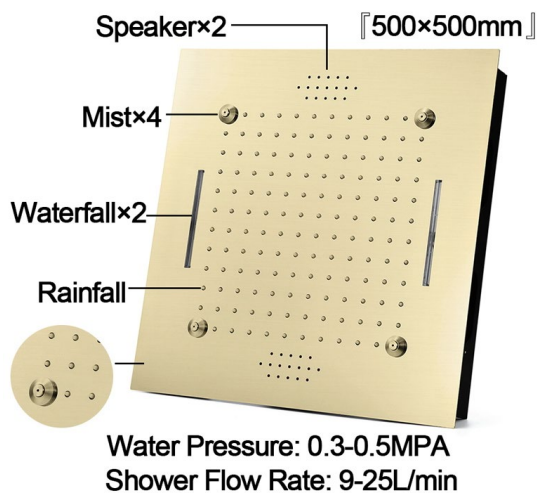

TOUCH PANEL CONTROLLED THERMOSTATIC MUSICAL RECESSED CEILING MOUNT RAINFALL MIST WATERFALL SHOWER SYSTEM WITH JETTED BODY SPRAYS AND HAND SHOWER SPECIFICATIONS

Shower Head

Shower Head 3 Functions: Waterfall, Rainfall & Mist
 Shower head size: 20 x 20 inch
 Each function run all together and separately
 Music and LED light work by electronic
 All Metal Material: Solid Brass; Stainless Steel (top showerhead, hose)
 Shower Head Mounting: Flush on ceiling
 Hand Spray Hose: 59 inch
 Water flow: 2.5 GPM ~ 5.5 GPM
 Water pressure: 0.3 MPA ~ 1 MPA
 Water pipe lines: 3/4 inch water pipes for the hot and cold water mixer inlet, the others are 1/2 inch

Touch Panel Control

- Turn On/Off Control
- MANUAL MODE
Total 64 colors
- AUTO mode setting
- AUTO MODE
Total 11 Auto mode
- Set the speed of color change, fast/slow

304 Stainless Steel

Product shown is only for installation display purpose

All dimensions and specifications are nominal and may vary. Use actual products for accuracy in critical situations.

Shower Mixer

Product shown is only for installation display purpose

Shower Mixer Connections

Hand Shower

Flow Rate: 2.0 GPM / 7.6 LPM

Spout

Body Jet

Thread Interface Size: G 1/2 Inch
 Type: Fixed Rotatable Type
 Installation Type: Wall Mounted
 Material: Brass
 Feature: Can rotate 360 degrees
 Flow Rate: 1.5 GPM / 5.7 LPM (each Bodyspray)