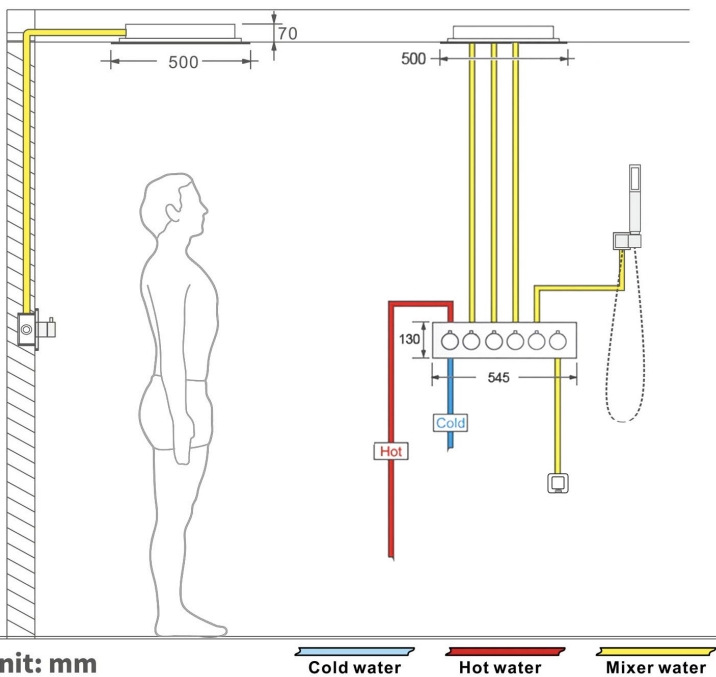

TOUCH PANEL CONTROLLED THERMOSTATIC MUSICAL RECESSED CEILING MOUNT RAINFALL MIST WATERFALL SHOWER SYSTEM WITH JETTED BODY SPRAYS AND HAND SHOWER SPECIFICATIONS

Shower Head

Shower Head 3 Functions: Waterfall, Rainfall & Mist
 Shower head size: 20 x 20 inch
 Each function run all together and separately
 Music and LED light work by electronic
 All Metal Material: Solid Brass; Stainless Steel (top showerhead, hose)
 Shower Head Mounting: Flush on ceiling
 Hand Spray Hose: 59 inch
 Water flow: 2.5 GPM ~ 5.5 GPM
 Water pressure: 0.3 MPA ~ 1 MPA
 Water pipe lines: 3/4 inch water pipes for the hot and cold water mixer inlet, the others are 1/2 inch

Touch Panel Control

- Turn On/Off Control
- MANUAL MODE
Total 64 colors
- AUTO mode setting
- AUTO MODE
Total 11 Auto mode
- Set the speed of color change, fast/slow

304 Stainless Steel

Product shown is only for installation display purpose

All dimensions and specifications are nominal and may vary. Use actual products for accuracy in critical situations.

Shower Mixer

Product shown is only for installation display purpose

Shower Mixer Connections

Hand Shower

Flow Rate: 2.0 GPM / 7.6 LPM

Spout

Body Jet

Thread Interface Size: G 1/2 Inch
 Type: Fixed Rotatable Type
 Installation Type: Wall Mounted
 Material: Brass
 Feature: Can rotate 360 degrees
 Flow Rate: 1.5 GPM / 5.7 LPM (each Bodyspray)