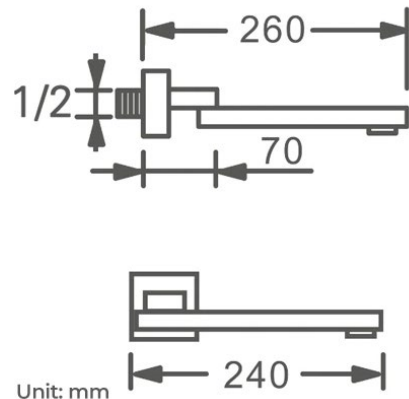

TOUCH PANEL CONTROLLED THERMOSTATIC MUSICAL RECESSED CEILING MOUNT RAINFALL MIST WATERFALL SHOWER SYSTEM WITH JETTED BODY SPRAYS AND HAND SHOWER SPECIFICATIONS

Shower Head

Shower Head 3 Functions: Waterfall, Rainfall & Mist
 Shower head size: 20 x 20 inch
 Each function run all together and separately
 Music and LED light work by electronic
 All Metal Material: Solid Brass; Stainless Steel (top showerhead, hose)
 Shower Head Mounting: Flush on ceiling
 Hand Spray Hose: 59 inch
 Water flow: 2.5 GPM ~ 5.5 GPM
 Water pressure: 0.3 MPA ~ 1 MPA
 Water pipe lines: 3/4 inch water pipes for the hot and cold water mixer inlet, the others are 1/2 inch

All dimensions and specifications are nominal and may vary. Use actual products for accuracy in critical situations.

Shower Mixer

Product shown is only for installation display purpose

Shower Mixer Connections

Hand Shower

Flow Rate: 2.0 GPM / 7.6 LPM

Spout

Body Jet

Thread Interface Size: G 1/2 Inch
 Type: Fixed Rotatable Type
 Installation Type: Wall Mounted
 Material: Brass
 Feature: Can rotate 360 degrees
 Flow Rate: 1.5 GPM / 5.7 LPM (each Bodyspray)