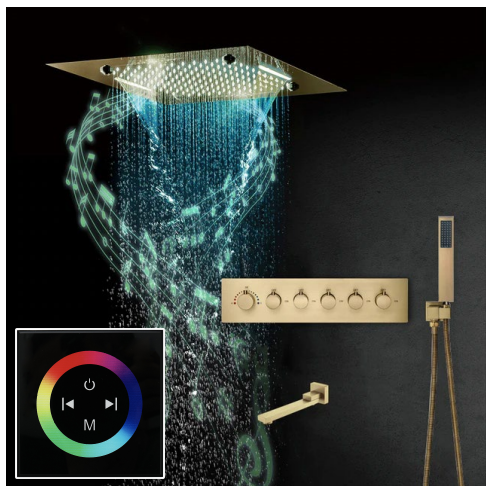

TOUCH PANEL CONTROLLED THERMOSTATIC MUSICAL RECESSED CEILING MOUNT RAINFALL MIST WATERFALL SHOWER SYSTEM WITH JETTED BODY SPRAYS AND HAND SHOWER SPECIFICATIONS

Shower Head

Shower Head 3 Functions: Waterfall, Rainfall & Mist
 Shower head size: 20 x 20 inch
 Each function run all together and separately
 Music and LED light work by electronic
 All Metal Material: Solid Brass; Stainless Steel (top showerhead, hose)
 Shower Head Mounting: Flush on ceiling
 Hand Spray Hose: 59 inch
 Water flow: 2.5 GPM ~ 5.5 GPM
 Water pressure: 0.3 MPA ~ 1 MPA
 Water pipe lines: 3/4 inch water pipes for the hot and cold water mixer inlet, the others are 1/2 inch

Touch Panel Control

- Turn On/Off Control
- MANUAL MODE
Total 64 colors
- AUTO mode setting
- AUTO MODE
Total 11 Auto mode
- Set the speed of color change, fast/slow

304 Stainless Steel

Product shown is only for installation display purpose

All dimensions and specifications are nominal and may vary. Use actual products for accuracy in critical situations.

Shower Mixer

Product shown is only for installation display purpose

Shower Mixer Connections

Hand Shower

Flow Rate: 2.0 GPM / 7.6 LPM

Spout

Body Jet

Thread Interface Size: G 1/2 Inch
 Type: Fixed Rotatable Type
 Installation Type: Wall Mounted
 Material: Brass
 Feature: Can rotate 360 degrees
 Flow Rate: 1.5 GPM / 5.7 LPM (each Bodyspray)