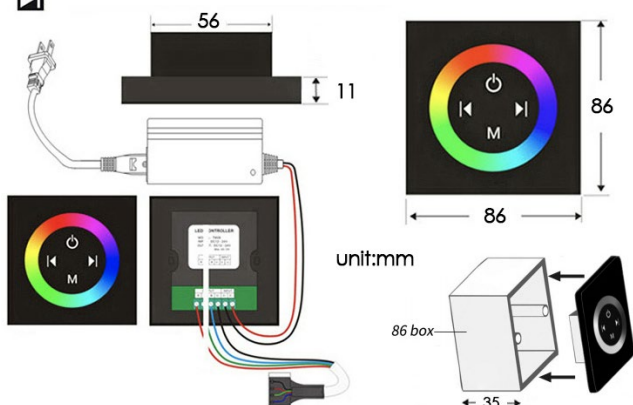

TOUCH PANEL CONTROLLED THERMOSTATIC MUSICAL RECESSED CEILING MOUNT RAINFALL MIST WATERFALL SHOWER SYSTEM WITH JETTED BODY SPRAYS AND HAND SHOWER SPECIFICATIONS

Shower Head

Shower Head 3 Functions: Waterfall, Rainfall & Mist
 Shower head size: 20 x 20 inch
 Each function run all together and separately
 Music and LED light work by electronic
 All Metal Material: Solid Brass; Stainless Steel (top showerhead, hose)
 Shower Head Mounting: Flush on ceiling
 Hand Spray Hose: 59 inch
 Water flow: 2.5 GPM ~ 5.5 GPM
 Water pressure: 0.3 MPA ~ 1 MPA
 Water pipe lines: 3/4 inch water pipes for the hot and cold water mixer inlet, the others are 1/2 inch

Touch Panel Control

- Turn On/Off Control
- MANUAL MODE
Total 64 colors
- AUTO mode setting
- AUTO MODE
Total 11 Auto mode
- Set the speed of color change, fast/slow

304 Stainless Steel

Product shown is only for installation display purpose

All dimensions and specifications are nominal and may vary. Use actual products for accuracy in critical situations.

Shower Mixer

Product shown is only for installation display purpose

Shower Mixer Connections

Hand Shower

Flow Rate: 2.0 GPM / 7.6 LPM

Spout

Body Jet

Thread Interface Size: G 1/2 Inch
 Type: Fixed Rotatable Type
 Installation Type: Wall Mounted
 Material: Brass
 Feature: Can rotate 360 degrees
 Flow Rate: 1.5 GPM / 5.7 LPM (each Bodyspray)