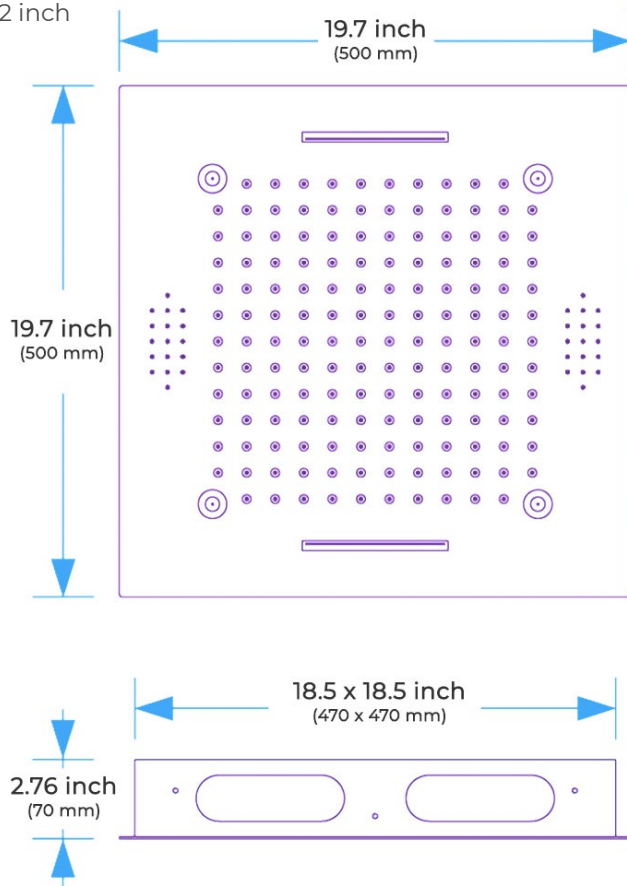

TOUCH PANEL CONTROLLED THERMOSTATIC MUSICAL RECESSED CEILING MOUNT RAINFALL MIST WATERFALL SHOWER SYSTEM WITH JETTED BODY SPRAYS AND HAND SHOWER SPECIFICATIONS

Shower Head

Shower Head 3 Functions: Waterfall, Rainfall & Mist
 Shower head size: 20 x 20 inch
 Each function run all together and separately
 Music and LED light work by electronic
 All Metal Material: Solid Brass; Stainless Steel (top showerhead, hose)
 Shower Head Mounting: Flush on ceiling
 Hand Spray Hose: 59 inch
 Water flow: 2.5 GPM ~ 5.5 GPM
 Water pressure: 0.3 MPA ~ 1 MPA
 Water pipe lines: 3/4 inch water pipes for the hot and cold water mixer inlet, the others are 1/2 inch

Touch Panel Control

- Turn On/Off Control
- MANUAL MODE
Total 64 colors
- AUTO mode setting
- AUTO MODE
Total 11 Auto mode
- Set the speed of color change, fast/slow

304 Stainless Steel

Product shown is only for installation display purpose

All dimensions and specifications are nominal and may vary. Use actual products for accuracy in critical situations.

Shower Mixer

Product shown is only for installation display purpose

Shower Mixer Connections

Hand Shower

Flow Rate: 2.0 GPM / 7.6 LPM

Spout

Body Jet

Thread Interface Size: G 1/2 Inch
 Type: Fixed Rotatable Type
 Installation Type: Wall Mounted
 Material: Brass
 Feature: Can rotate 360 degrees
 Flow Rate: 1.5 GPM / 5.7 LPM (each Bodyspray)