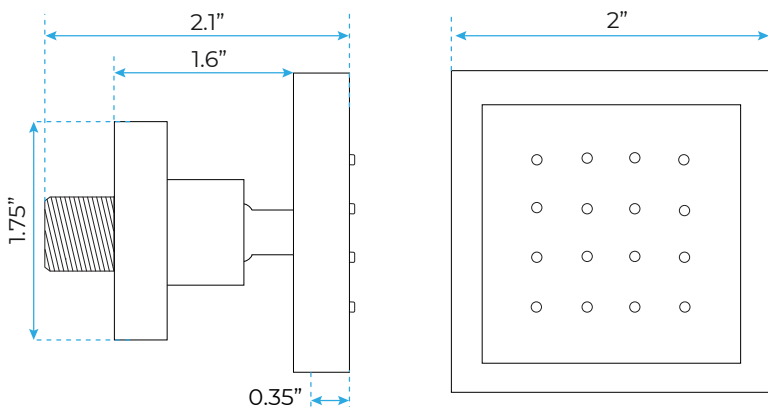

TOUCH PANEL CONTROLLED THERMOSTATIC MUSICAL RECESSED CEILING MOUNT RAINFALL MIST WATERFALL SHOWER SYSTEM WITH JETTED BODY SPRAYS AND HAND SHOWER SPECIFICATIONS

Shower Head

Shower Head 3 Functions: Waterfall, Rainfall & Mist
 Shower head size: 20 x 20 inch
 Each function run all together and separately
 Music and LED light work by electronic
 All Metal Material: Solid Brass; Stainless Steel (top showerhead, hose)
 Shower Head Mounting: Flush on ceiling
 Hand Spray Hose: 59 inch
 Water flow: 2.5 GPM ~ 5.5 GPM
 Water pressure: 0.3 MPA ~ 1 MPA
 Water pipe lines: 3/4 inch water pipes for the hot and cold water mixer inlet, the others are 1/2 inch

All dimensions and specifications are nominal and may vary. Use actual products for accuracy in critical situations.

Shower Mixer

Product shown is only for installation display purpose

Shower Mixer Connections

Hand Shower

Flow Rate: 2.0 GPM / 7.6 LPM

Spout

Body Jet

Thread Interface Size: G 1/2 Inch
 Type: Fixed Rotatable Type
 Installation Type: Wall Mounted
 Material: Brass
 Feature: Can rotate 360 degrees
 Flow Rate: 1.5 GPM / 5.7 LPM (each Bodyspray)