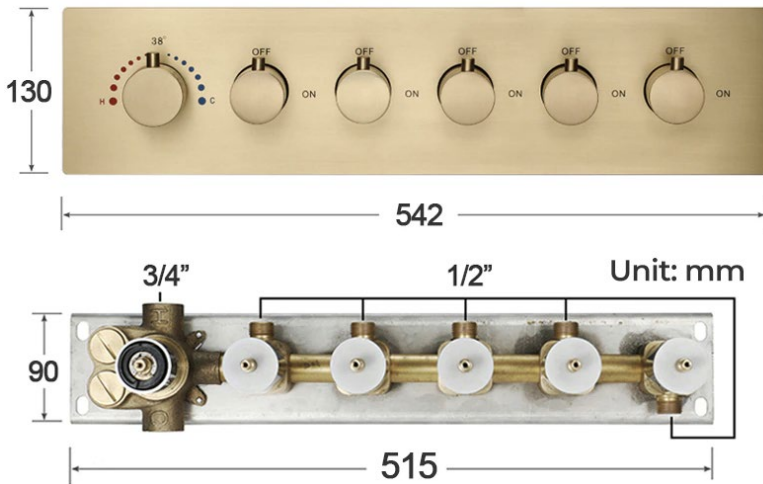

TOUCH PANEL CONTROLLED THERMOSTATIC MUSICAL RECESSED CEILING MOUNT RAINFALL MIST WATERFALL SHOWER SYSTEM WITH JETTED BODY SPRAYS AND HAND SHOWER SPECIFICATIONS

Shower Head

Shower Head 3 Functions: Waterfall, Rainfall & Mist
 Shower head size: 20 x 20 inch
 Each function run all together and separately
 Music and LED light work by electronic
 All Metal Material: Solid Brass; Stainless Steel (top showerhead, hose)
 Shower Head Mounting: Flush on ceiling
 Hand Spray Hose: 59 inch
 Water flow: 2.5 GPM ~ 5.5 GPM
 Water pressure: 0.3 MPA ~ 1 MPA
 Water pipe lines: 3/4 inch water pipes for the hot and cold water mixer inlet, the others are 1/2 inch

Touch Panel Control

- Turn On/Off Control
- MANUAL MODE
Total 64 colors
- AUTO mode setting
- AUTO MODE
Total 11 Auto mode
- Set the speed of color change, fast/slow

304 Stainless Steel

Product shown is only for installation display purpose

All dimensions and specifications are nominal and may vary. Use actual products for accuracy in critical situations.

Shower Mixer

Product shown is only for installation display purpose

Shower Mixer Connections

Hand Shower

Flow Rate: 2.0 GPM / 7.6 LPM

Spout

Body Jet

Thread Interface Size: G 1/2 Inch
 Type: Fixed Rotatable Type
 Installation Type: Wall Mounted
 Material: Brass
 Feature: Can rotate 360 degrees
 Flow Rate: 1.5 GPM / 5.7 LPM (each Bodyspray)